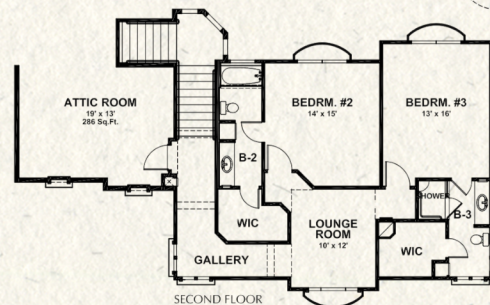

Consider adding this plan to your active lineup or adapting it to align with your current lot inventory.

A thoughtfully zoned luxury plan with a private owner's wing on the main level, supported by open, connected living spaces for daily comfort and entertaining. Flexible specialty rooms add adaptability, while secondary bedrooms upstairs pair with a dedicated lounge for separation and quiet. Designed for refined, functional living with clear circulation.

### Features

- Approx. 5223 Sqft. Heated and Cooled Area
- 3 Bedrooms / 4.5 Bathrooms
- 4 Living Area
- Gourmet Kitchen / Granite Countertops
- Open Floor Plan with Soaring Ceilings and Big Windows
- Elegant and Low Maintenance
- 3 Car Auto Storage (Garage)
- 134'-2" Wide x 66'-10" Deep (Overall)