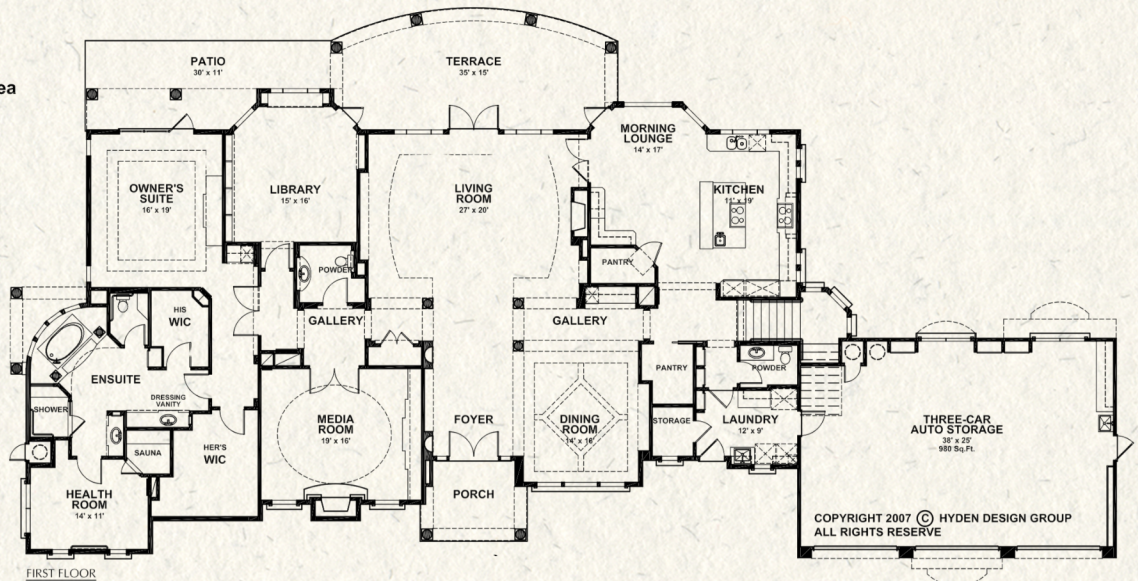

## MARKET ADVANTAGES

- 3 Bedrooms / 4.5 Bathrooms
- 4 Living Areas
- 3-Car Auto Storage (Garage)
- Overall: 134'-2" wide x 66'-10" deep
- Hosts who expect effortless entertaining.
- Owners who want a true main-level retreat.
- Families who need flexibility without compromise.

Consider adding this plan to your active lineup or adapting it to align with your current lot inventory.

A thoughtfully zoned luxury plan with a private owner's wing on the main level, supported by open, connected living spaces for daily comfort and entertaining. Flexible specialty rooms add adaptability, while secondary bedrooms upstairs pair with a dedicated lounge for separation and quiet. Designed for refined, functional living with clear circulation.

Available as designed or modified to fit lot conditions and target market.

### Features

- Approx. 5223 Sqft. Heated and Cooled Area
- 3 Bedrooms / 4.5 Bathrooms
- 4 Living Area
- Gourmet Kitchen / Granite Countertops
- Open Floor Plan with Soaring Ceilings and Big Windows
- Elegant and Low Maintenance
- 3 Car Auto Storage (Garage)
- 134'-2" Wide x 66'-10" Deep (Overall)